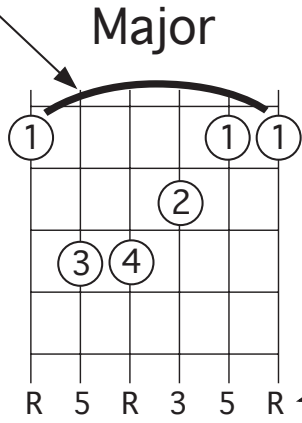

# Movable Chords

Root on E (6th) string:

means bar with first finger

theoretical interval  
(always in relation to major scale)

muffle with meat of finger