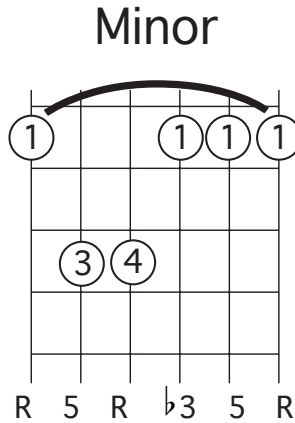

# Movable Chords

Root on E (6th) string:

means bar with first finger

theoretical interval  
(always in relation to major scale)

muffle with meat of finger