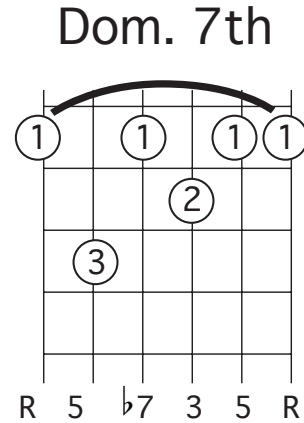

# Movable Chords

Root on E (6th) string:

means bar with first finger

theoretical interval  
(always in relation to major scale)

muffle with meat of finger