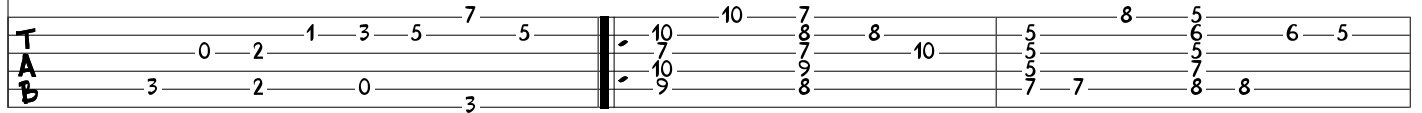

MY ONE AND ONLY LOVE

BY WOOD & MELLIN
(ARR.: DAVE PETERSON)

STANDARD TUNING

♩ = 65

LET RING THROUGHOUT

Da Coda 1

Em7 A7 Dm7 G7 G/B

D.S. al Coda