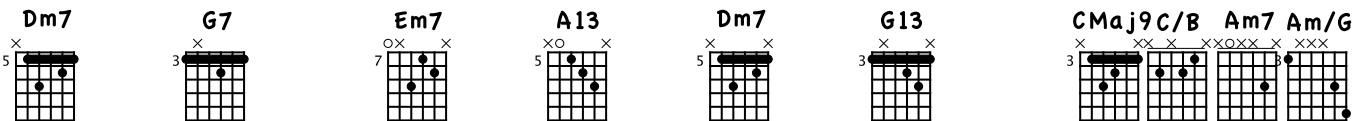

MY ONE AND ONLY LOVE

BY WOOD & MELLIN
(ARR.: DAVE PETERSON)

STANDARD TUNING

♩ = 65

LET RING THROUGHOUT

Da Coda 1

Em7 A7 Dm7 G7 G/B

D.S. al Coda

19

3 4 5 3 | 2 1 3 5 7 5 | 7 5 7 10 7 5 | 5 6 6 5 5 5 | 5 7 5 5 5 5 | 5 6 8 5 3 7 8 | 3 4 3 7 8 7 | 3 3 7

RETARD

C Dm7 G7b9 CMaj13

22

8 8 8 8 9 10 9 10 10 10 9 10 9 7 8 7 | 8 7 7 7 8 7 | 8 7 7 7 8 7