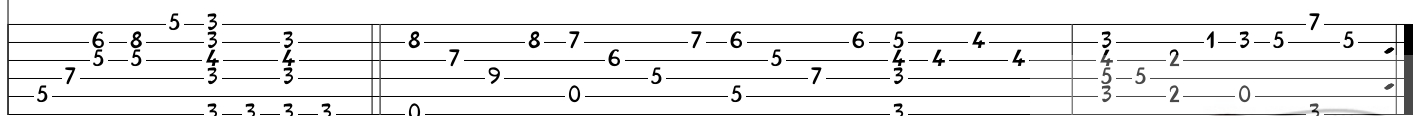

MY ONE AND ONLY LOVE

BY WOOD & MELLIN
(ARR.: DAVE PETERSON)

STANDARD TUNING

♩ = 65

LET RING THROUGHOUT

Da Coda 1

Em7 A7 Dm7 G7 G/B

D.S. al Coda