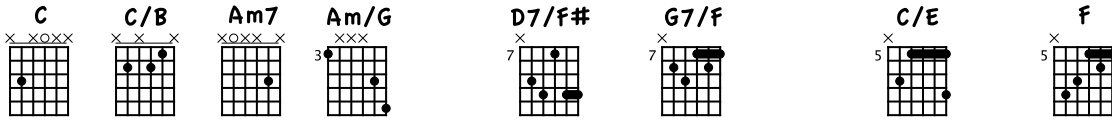

MY ONE AND ONLY LOVE

BY WOOD & MELLIN
(ARR.: DAVE PETERSON)

STANDARD TUNING

♩ = 65

LET RING THROUGHOUT

Da Coda 1

Em7 A7 Dm7 G7 G/B

D.S. al Coda