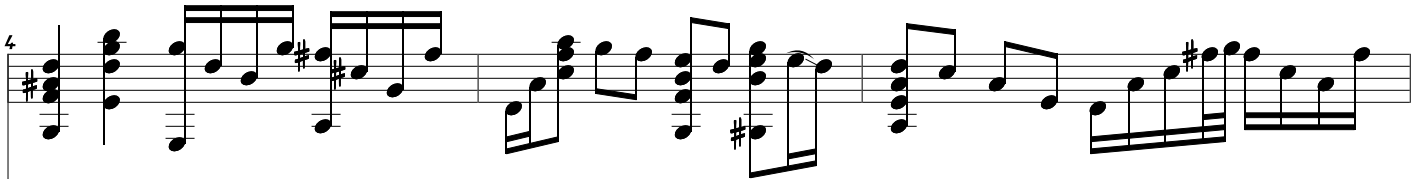

MY ONE AND ONLY LOVE

BY WOOD & MELLIN
(ARR.: DAVE PETERSON)

STANDARD TUNING

♩ = 65

LET RING THROUGHOUT

Da Coda 1

Em7 A7 Dm7 G7 G/B

D.S. al Coda