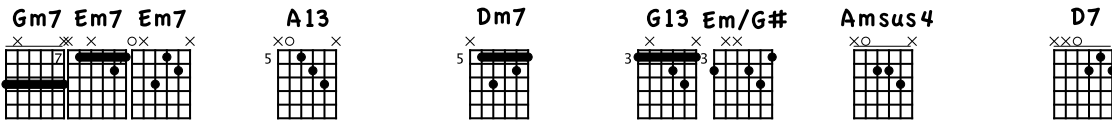

MY ONE AND ONLY LOVE

BY WOOD & MELLIN
(ARR.: DAVE PETERSON)

STANDARD TUNING

♩ = 65

LET RING THROUGHOUT

Da Coda 1

Em7 A7 Dm7 G7 G/B

D.S. al Coda

19

3 4 5 3 | 2 1 3 5 7 5 | 7 5 7 10 7 5 | 5 6 6 5 5 5 | 5 7 5 5 5 5 | 5 6 8 5 3 7 8 | 3 4 3 7 8 7 | 3 3 7

RETARD

C Dm7 G7b9 CMaj13

22

8 8 8 8 9 10 9 10 10 10 9 10 9 7 8 7 | 8 7 7 7 8 7 | 8 7 7 7 8 7