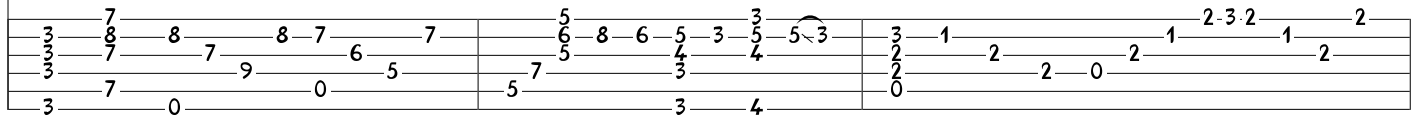

MY ONE AND ONLY LOVE

BY WOOD & MELLIN
(ARR.: DAVE PETERSON)

STANDARD TUNING

♩ = 65

LET RING THROUGHOUT

Da Coda 1

Em7 A7 Dm7 G7 G/B

D.S. al Coda