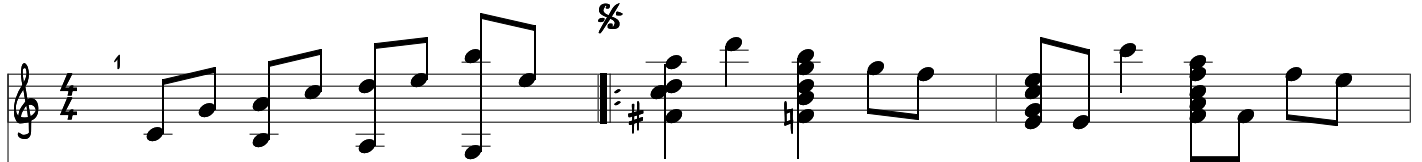

MY ONE AND ONLY LOVE

BY WOOD & MELLIN
(ARR.: DAVE PETERSON)

STANDARD TUNING

♩ = 65

LET RING THROUGHOUT

Da Coda 1

Em7 A7 Dm7 G7 G/B

D.S. al Coda